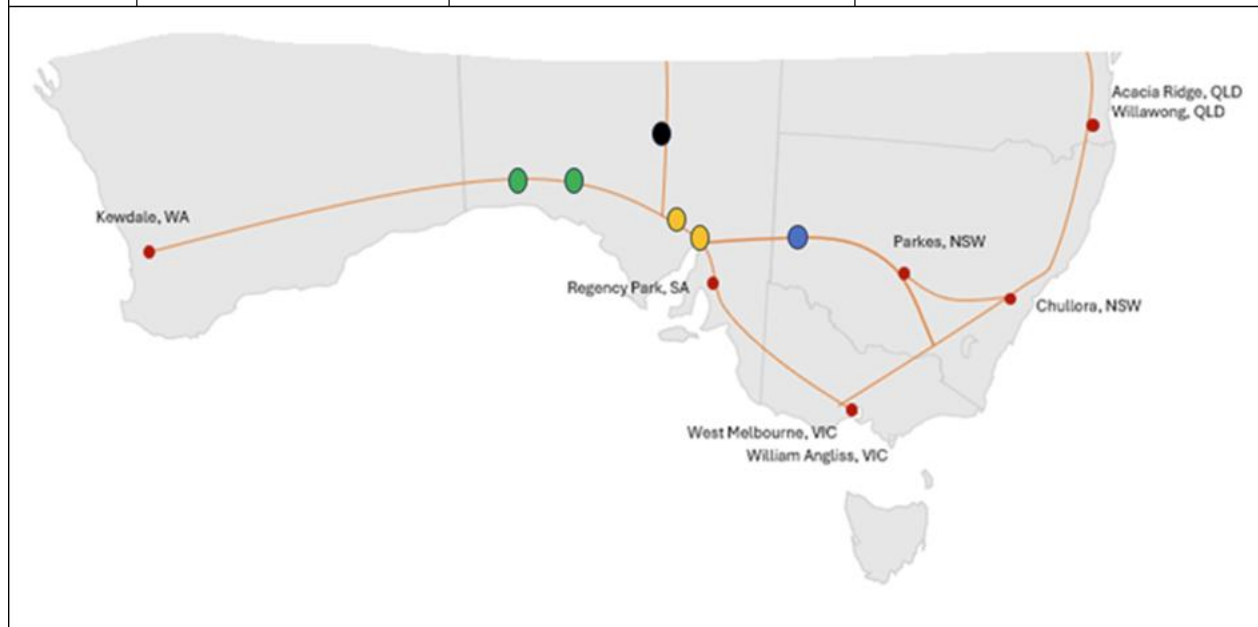

Network Outage Update – SA Flooding

To Coles Collect Customers,

Updating the current rail impact affecting **EAST-WEST** rail services & track closure 22/2/26-27/2/26 & from 28/2/26. The impact between Watson & Ooldea is resolved & Coles Collect will return to RAIL for pick-ups from tomorrow ex VIC & SA.

Location		Impact	Status
	Watson & Ooldea SA	Washawy	OPENING 4/3/26
	Broken Hill NSW	Washawy	CLOSED
	Pt Augusta & Tarcoola SA	Washawy	OPEN
	Adelaide - Darwin	Flood	OPEN

There are delays to standard network lead times & Coles Collect expects the following impact to ALL freight travelling on RAIL.

LANE	RAIL for collections from (*subject to track re-opening & available capacity)	Network delays to Standard Lead Times
QLD-WA	2/03/2026	+24-48 hours Coles Collect routing freight via VIC on RAIL
NSW-WA	4/03/2026	+24-48 hours Coles Collect routing freight via VIC on RAIL
VIC-WA	4/03/2026	+24-48 hours
SA-WA	4/03/2026	+24-48 hours
exWA (all destinations)	2/03/2026	+24-48 hours